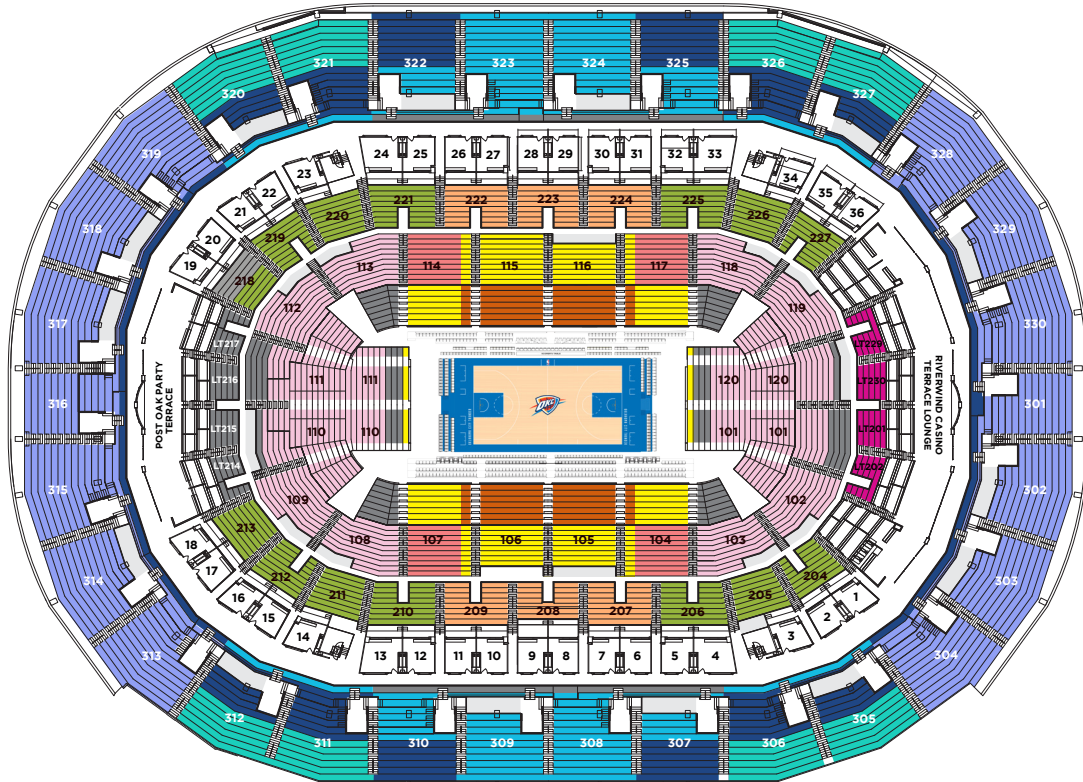

QUARTER SEASON TICKET MEMBERSHIPS

Full or half season package not ideal for your schedule? We've got you covered!
Our quarter season package offers a variety of price points in one of the best arenas in the NBA.

LOWER LEVEL

- \$310** CHAMPIONS CLUB
- \$193** PREMIER POST
- \$158** HIGH POST
- \$88** BASELINE

CLUB LEVEL

- \$158** CLUB CENTER
- \$150** NORTH LOWER TERRACE
- \$125** CLUB BASELINE
*Includes \$105 Club Baseline ticket and \$20 of food and beverage credit
- \$105** CLUB BASELINE

LOVE'S LOUD CITY

- \$49** BALCONY
- \$38** MEZZANINE
- \$28** PLAZA
- \$16** LOFT

QUESTIONS? LET'S CHAT.

CALL or TEXT 405.208.HOOP // thundertix@okcthunder.com

okcthunder.com/tickets

QUARTER SEASON

BENEFITS BREAKDOWN